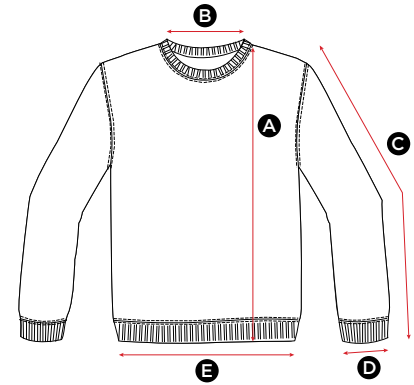

Mens Ladies Kids

SG20 Mens Sweatshirt

MEASUREMENTS	S	M	L	XL	XXL	XXXL
A Length	68.5	71	73.5	76	78.5	81
B Back neck opening	18.5	19	19.5	20	20.5	21
C Sleeve length	64.5	66	67.5	69	69	69.5
D Sleeve width opening	10.5	10.5	10.5	11.5	11.5	11.5
E Bottom hem opening	39.5	43	46.5	50	53.5	57

All measurements are within industry standard tolerances and are product dependent.

SG20F Ladies Sweatshirt

MEASUREMENTS	XS	S	M	L	XL	XXL
A Length	59.5	62	64.5	67	69.5	72
B Back neck opening	17.5	18	18.5	19	19.5	20
C Sleeve length	57.5	59	60.5	62	63.5	63.5
D Sleeve width opening	8	8	8	9	9	9
E Bottom hem opening	38	42	45	48	51	54

All measurements are within industry standard tolerances and are product dependent.

SG20K Kids Sweatshirt

MEASUREMENTS	(YEARS)	3-4	5-6	7-8	9-10	11-12
	(CM)	104	116	128	140	152
A Length		45	49	54	57	62
B Back neck opening		15	15	16	17	17
C Sleeve length		39	41.5	44	51.5	55
D Sleeve width opening		6.5	6.5	6.5	7	7
E Bottom hem opening		31	33	35	37	39

All measurements are within industry standard tolerances and are product dependent.