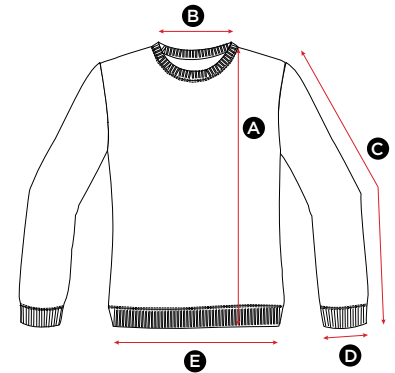

SG20F Ladies Sweatshirt

MEASUREMENTS	XS	S	M	L	XL	XXL
A Length	59.5	62	64.5	67	69.5	72
B Back neck opening	17.5	18	18.5	19	19.5	20
C Sleeve length	57.5	59	60.5	62	63.5	63.5
D Sleeve width opening	8	8	8	9	9	9
E Bottom hem opening	38	42	45	48	51	54

All measurements are within industry standard tolerances and are product dependent.