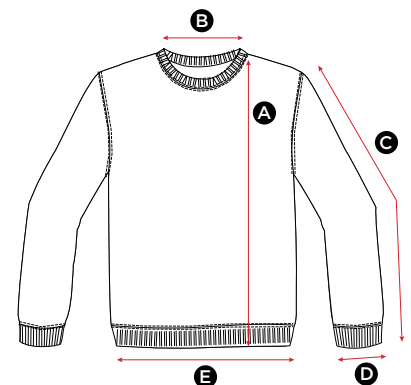

SG20K Kids Sweatshirt

MEASUREMENTS	(YEARS)	3-4	5-6	7-8	9-10	11-12
	(CM)	104	116	128	140	152
A Length		45	49	54	57	62
B Back neck opening		15	15	16	17	17
C Sleeve length		39	41.5	44	51.5	55
D Sleeve width opening		6.5	6.5	6.5	7	7
E Bottom hem opening		31	33	35	37	39

All measurements are within industry standard tolerances and are product dependent.